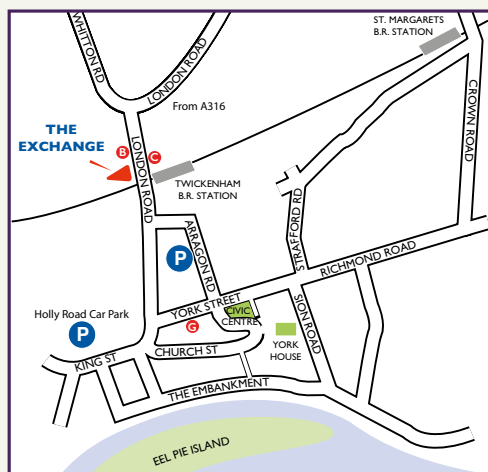

Beat the queues, reserve your place at: [www.richmondworkmatch.org](http://www.richmondworkmatch.org) or scan the QR code

**Buses from Hounslow, Kingston and Fulwell:** 267, 281, H22.

Hop off at Twickenham Station (bus stops B or C).

**Buses from Richmond Station:** H22, R68, R70, 490 and 33 stop on York Street (bus stop G).

**Rail:** 1 minute walk from Twickenham Station.

**Car:** Limited parking nearby, pay and display car parks at Arragon Road (behind Waitrose) and Holly Road.